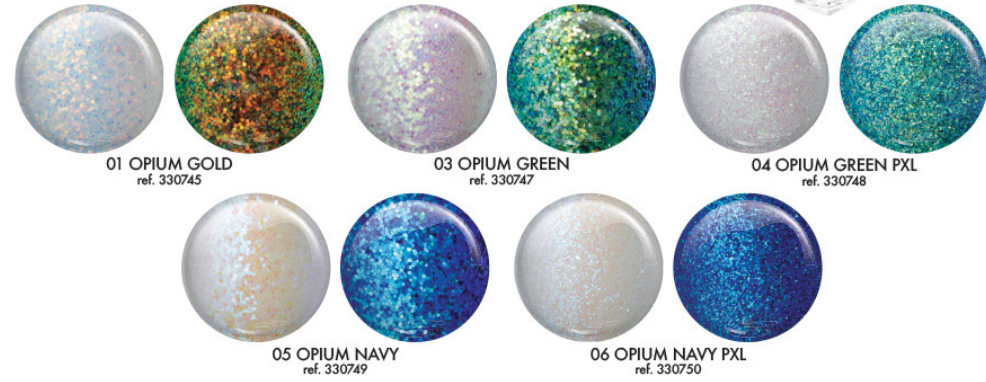

ART DUST

OPIMUM GLOW