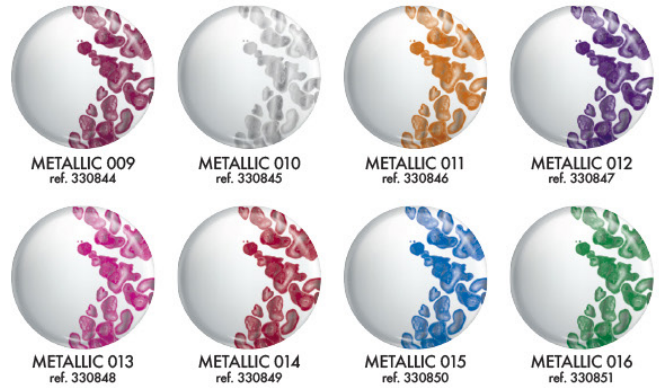

BLUR INK METALLIC