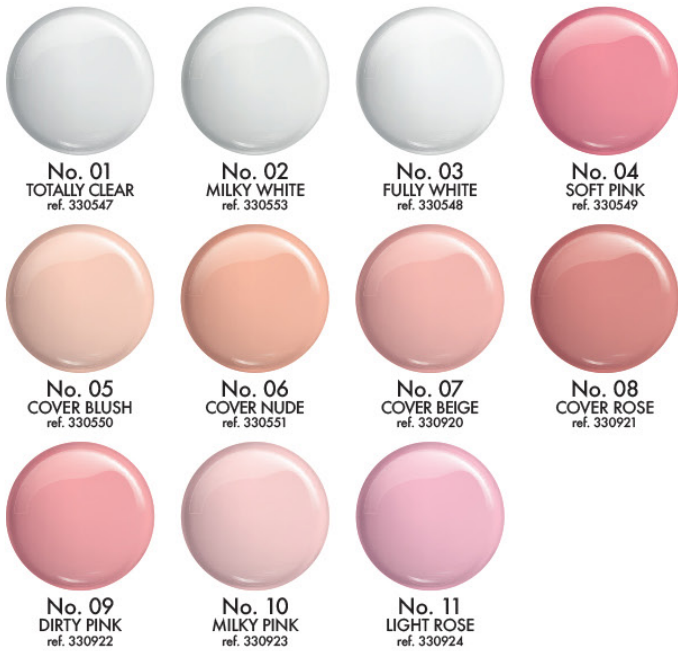

MASTER GEL

MEGA BASE

ART GEL 3D UV/LED

BUILD GEL UV/LED

PAINTER HIGH PIGMENT